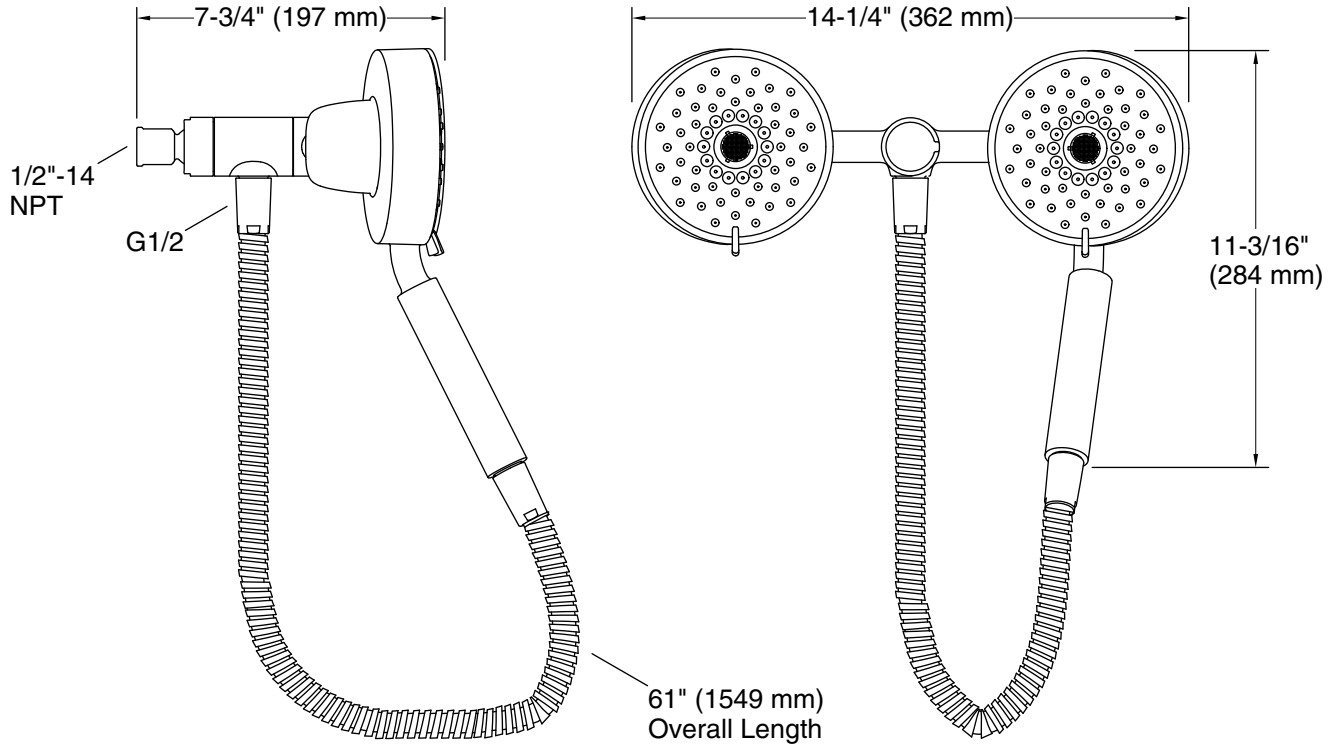

Features

- Multifunction showerhead and handshower each have advanced spray engines to provide three experiences: full coverage, pulsating massage, and silk spray
- Full coverage spray produces an encompassing spray ideal for everyday use
- Pulsating massage spray targets sore muscles to ease away aches and pains
- Silk spray releases a dense, luxurious spray ideal for rinsing
- Pause feature temporarily pauses water flow to conserve water while you lather, shave, or shampoo
- MasterClean™ sprayface features an easy-to-clean surface that withstands mineral buildup
- 1.75 gpm (6.6 lpm) maximum flow rate at 45 psi (3.1 bar)
- Box includes: Showerhead, handshower, 60" (1524 mm) metal hose

Material

- Premium material construction for durability and reliability
- KOHLER finishes resist corrosion and tarnishing

Installation

- Shower arm and flange sold separately

Included Components

- Additional Components:
60" metal hose

Technical Information

All product dimensions are nominal.

Showerhead/Body Spray:

Rated maximum flow: 1.75 gal/min (6.6 l/min)

Pressure: 45 psi (3.1 bar)

Notes

Install this product according to the installation instructions.